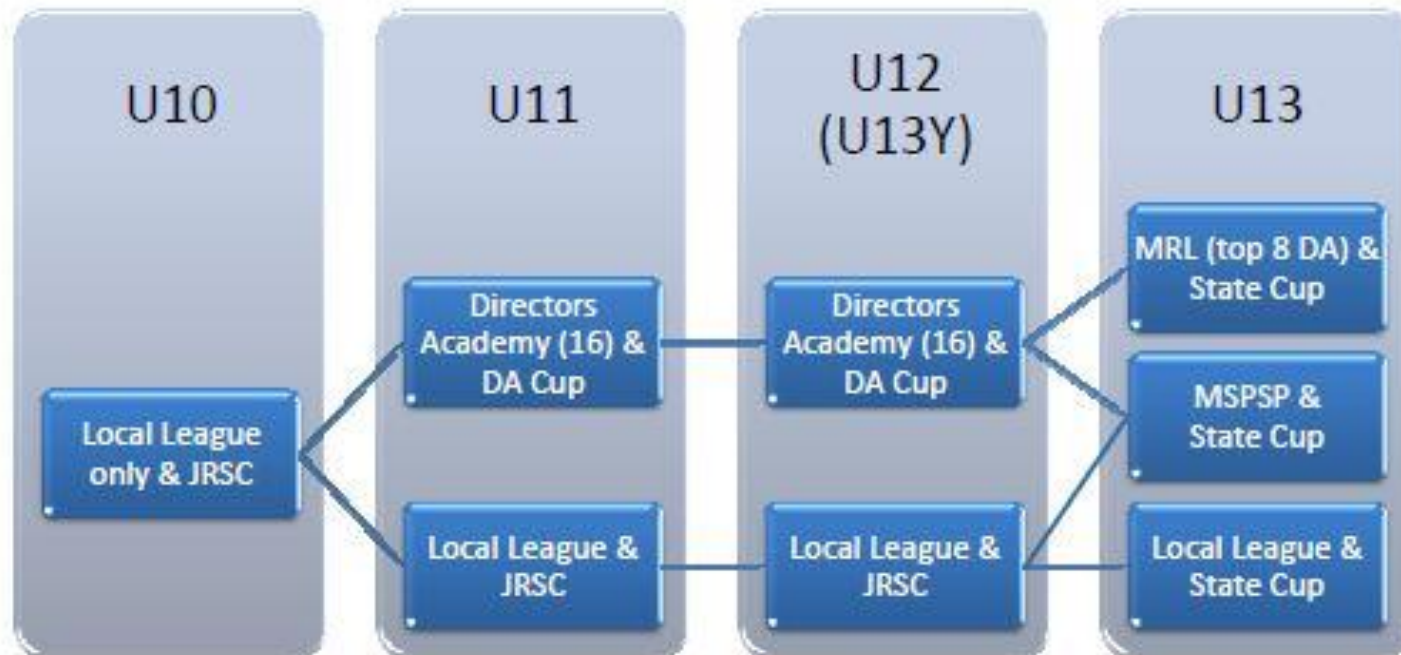

Michigan Burn

Progression of U10-U13 Teams in MSYSA Events/Programs